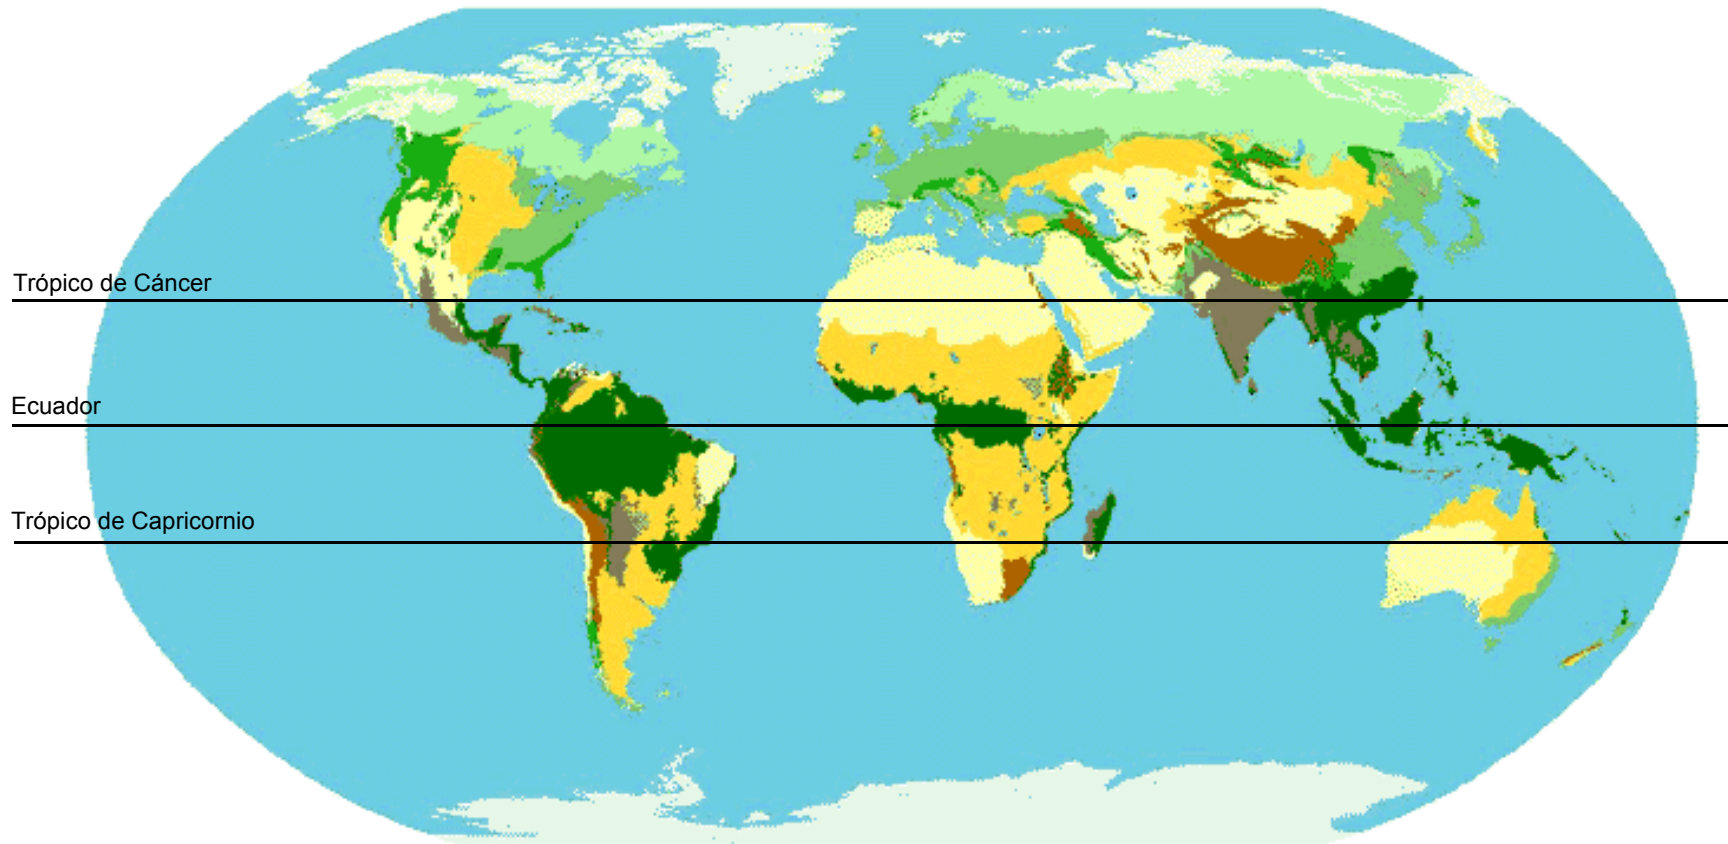

MAPA DE ECOREGIONES DEL MUNDO

- | | | | |
|---|--|---|---|
|  | Boreal forests |  | Temperate grasslands and savannas |
|  | Deserts |  | Tropical and subtropical coniferous forests |
|  | Wetlands |  | Tropical and subtropical dry seasonal forests |
|  | Mangroves |  | Tropical and subtropical grasslands and savannas |
|  | Chaparral |  | Tropical Rainforests |
|  | Grasslands |  | Tundra |
|  | Temperate deciduous and mixed forests |  | Water |
|  | Temperate coniferous forests |  | Ice |